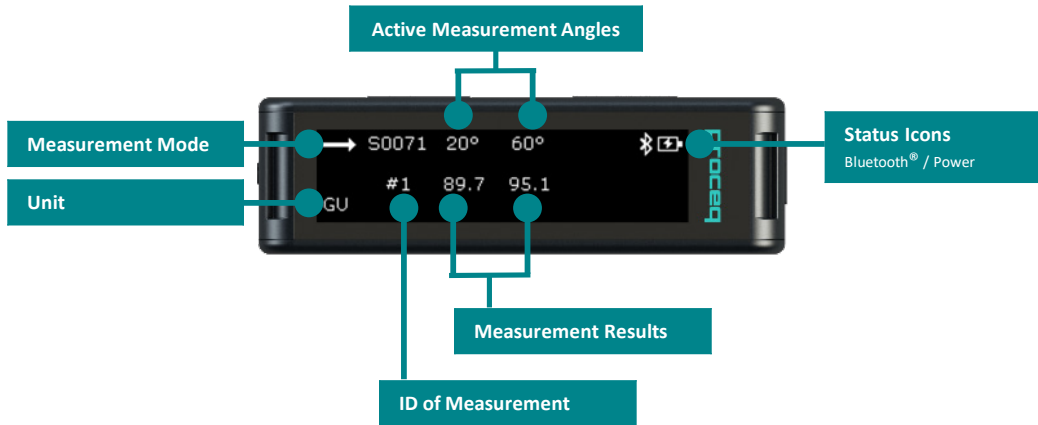

Glossmeter Live

ZG8000

Quick Reference

Function	Power
Short push	Switch on
Long push (5s)	Switch off

Function	Call context Menu
Short push	Scroll down
Long push (1.4s)	Laser on/off

Function	Toggle Screens Measurement <-> Statistics
Short push	Enter, Select/Unselect
Long push (1.4s)	Start New Series

Function	Call Measurement screen
Short push	Start/Stop Measurement

For more information on how to get started or some important information for use, please refer to the Quick Start Guide on

<https://www.proceq.com/product/zehntner-zg8000/>.