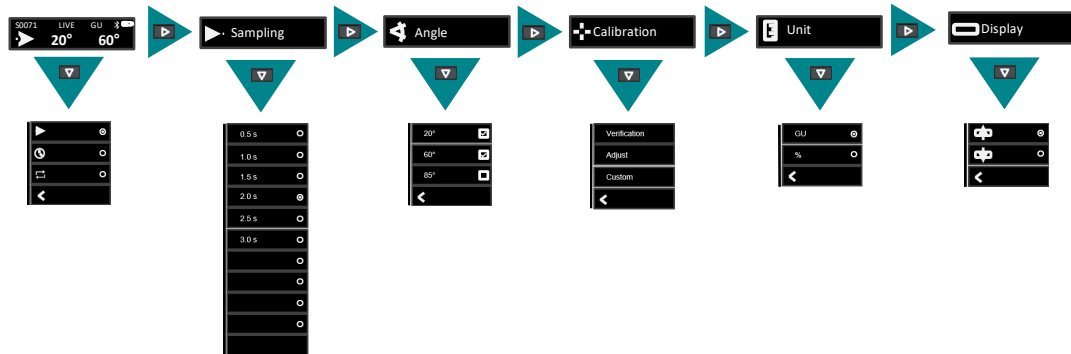

Glossmeter Live

ZG8000

Quick Reference

Function	Power
Short push	Switch on
Long push (5s)	Switch off

Function	Call context Menu
Short push	Scroll down
Long push (1.4s)	Laser on/off

Function	Toggle Screens Measurement <-> Statistics
Short push	Enter, Select/Unselect
Long push (1.4s)	Start New Series

Function	Call Measurement screen
Short push	Start/Stop Measurement

For more information on how to get started or some important information for use, please refer to the Quick Start Guide on

<https://www.proceq.com/product/zehntner-zg8000/>.